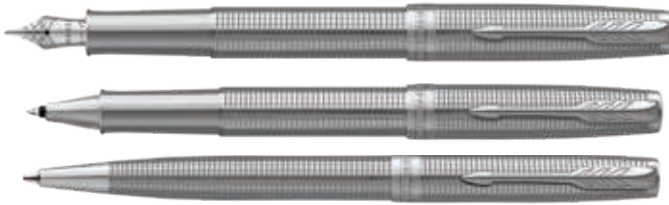

Special Edition Palladium Ciselé CT

Precise chiselling of the iconic Ciselé pattern adorn the polished palladium cap and barrel, transforming a beautiful writing instrument into a stunning work of art. Complemented with an 18k Solid Gold nib. Packaged in a Parker gift box.

Available in