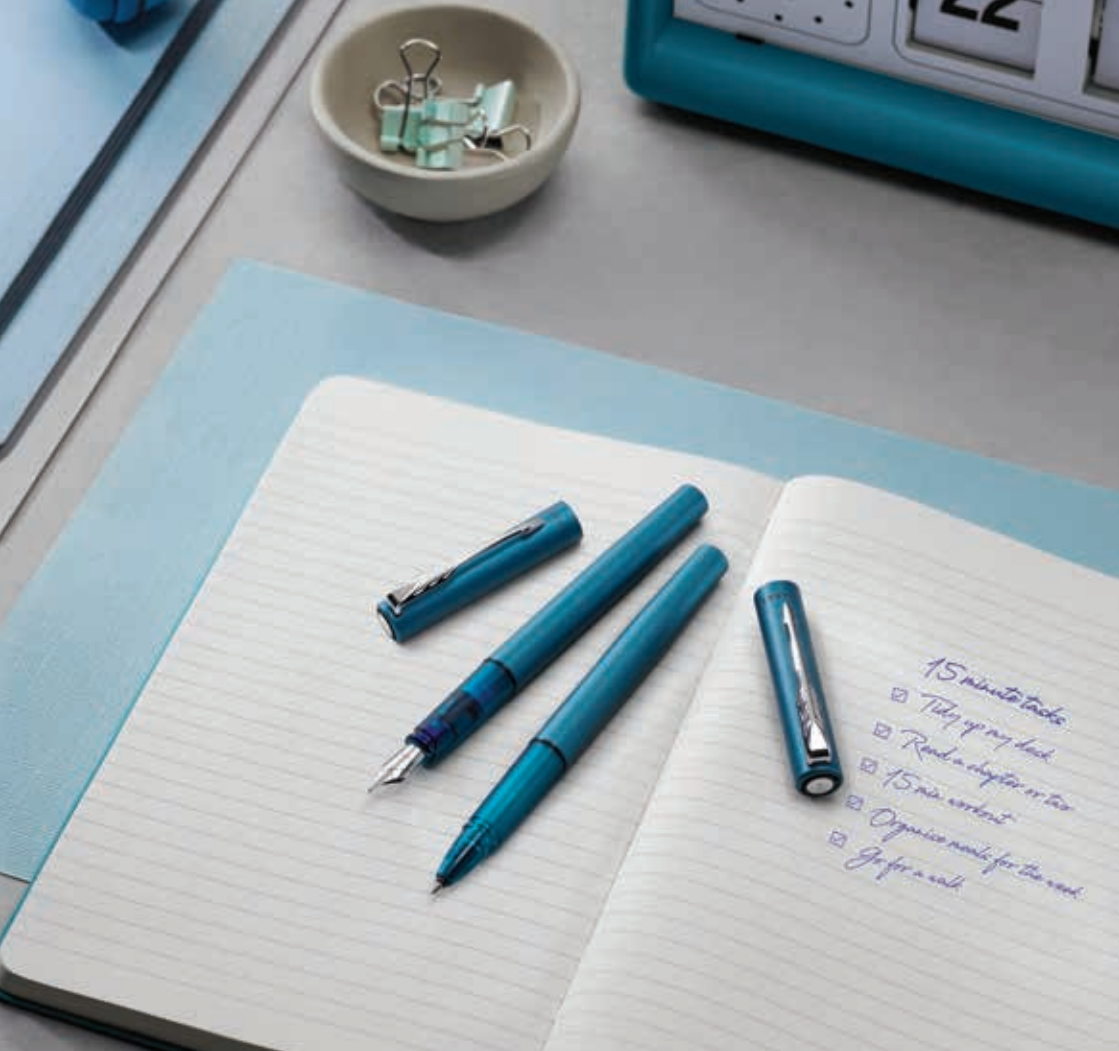

Jotter Originals, original since 1954 and now available in 54 colours.

Reach out to your sales representative for more details.

Available in

VECTOR

For bigger, bolder ideas

Revitalise your creativity with a Vector pen, unleashing a bold new world of bigger, brighter ideas.