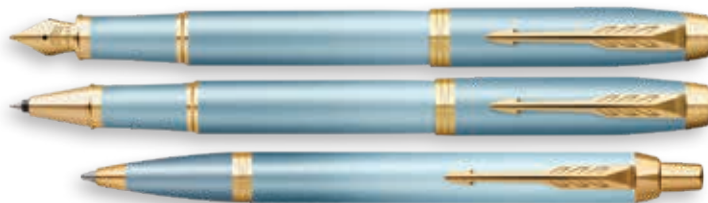

Turquoise Green Gradient GT

The nurturing green gradient effect and metallic satin finish is perfectly balanced with a Gold PVD trim. Taking inspiration from colour theory, each colour was selected for its calming, inspiring or uplifting nature.

Packaged in a Parker gift box.

Available in