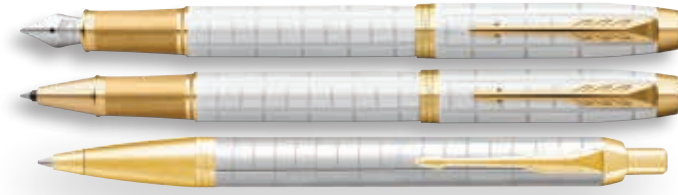

FOUNTAIN PEN

ROLLERBALL PEN

BALLPOINT PEN

ENTRY LINE GIFT BOX

Black & Gold GT

At once smart, polished and professional, the Parker IM Premium is an ideal partner with unlimited potential. The sleek tapered shape pairs seamlessly with the black and gold finish and modern graphic pattern, making it a striking personal statement as well as a memorable gift. Packaged in a Parker gift box.

Available in

Warm Silver GT

At once smart, polished and professional, the Parker IM Premium is an ideal partner with unlimited potential. The sleek tapered shape pairs seamlessly with the warm silver finish and geometric pattern, making it a striking personal statement as well as a memorable gift. Packaged in a Parker gift box.

Available in

Pearl GT

At once smart, polished and professional, the Parker IM Premium is an ideal partner with unlimited potential. The sleek tapered shape pairs seamlessly with the elegant pearl and gold finish and asymmetrical square pattern, making it a striking personal statement as well as a memorable gift.