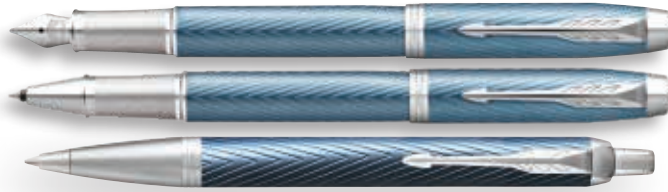

Packaged in a Parker gift box.

Available in

Red GT

At once smart, polished and professional, the Parker IM Premium is an ideal partner with unlimited potential. The sleek tapered shape pairs seamlessly with the self-assured matte red and gold finish and subtle line pattern, making it a striking personal statement as well as a memorable gift.

Packaged in a Parker gift box.

Available in

Light Blue CT

At once smart, polished and professional, the Parker IM Premium is an ideal partner with unlimited potential. The sleek tapered shape pairs seamlessly with the refreshing blue-grey metallic finish and classic chevron pattern, making it a striking personal statement as well as a memorable gift.